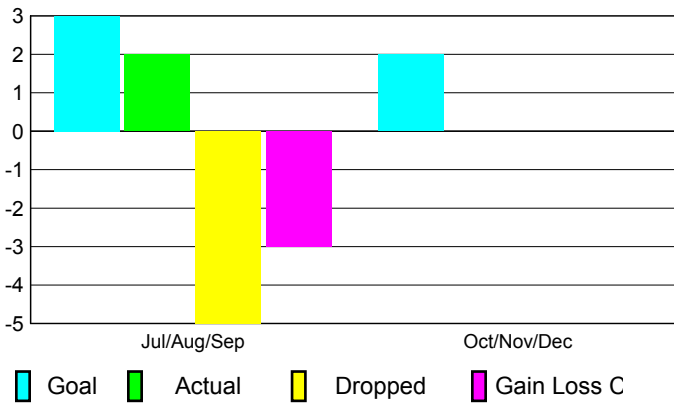

2010-2011 GMT Reports for District (or Undistricted) **District 323E2**

GMT: KAMLESH JAIN

Location: INDIA

GMT CA: 6

CLUBS

Club Results
2010-2011

Clubs
2009-2010

Month	New Club Goal	Actual New Clubs	Actual Dropped Clubs	Gain/Loss of Clubs	Gain/Loss of Clubs
Jul/Aug/Sep	3	2	-5	-3	5
Oct/Nov/Dec	2	0	0	0	2
Totals	5	2	-5	-3	7

Club Results 2010-2011

Goal, New, Dropped, Gain/Loss

Comparison of Club Gain/Loss

Current Year Compared to the Previous Year

YTD Status Quo Clubs 2010-2011

Status Quo Clubs Compared to Status Quo Members

MEMBERSHIP