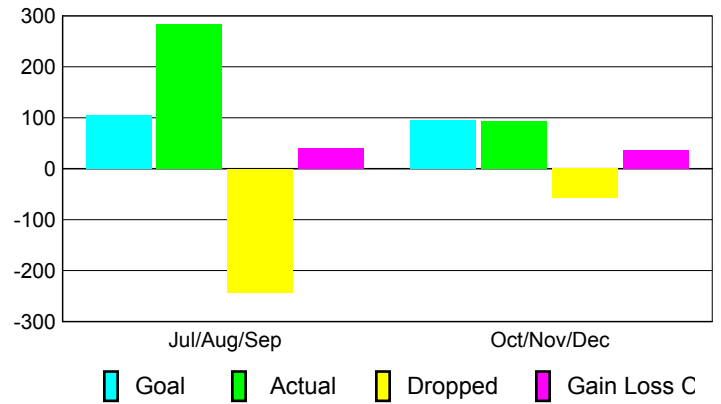

Membership Results 2010-2011

Goal, New, Dropped, Gain/Loss