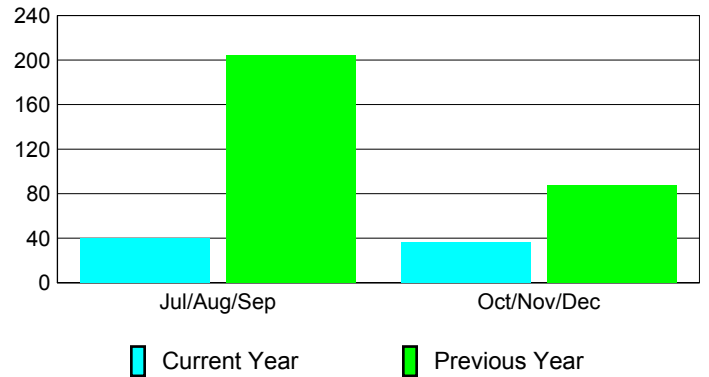

Comparison of Membership Gain/Loss

Current Year Compared to the Previous Year