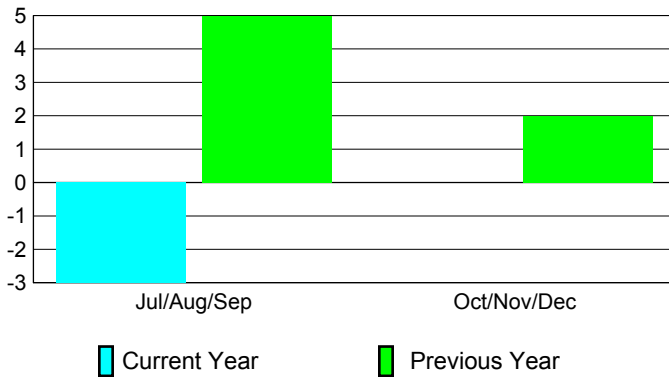

2010-2011 GMT Reports for District (or Undistricted) **District 323E2**

GMT: KAMLESH JAIN

Location: INDIA

GMT CA: 6

CLUBS

Club Results
2010-2011

Clubs
2009-2010

Month	New Club Goal	Actual New Clubs	Actual Dropped Clubs	Gain/Loss of Clubs	Gain/Loss of Clubs
Jul/Aug/Sep	3	2	-5	-3	5
Oct/Nov/Dec	2	0	0	0	2
Totals	5	2	-5	-3	7

Club Results 2010-2011

Goal, New, Dropped, Gain/Loss

Comparison of Club Gain/Loss

Current Year Compared to the Previous Year

YTD Status Quo Clubs 2010-2011

Status Quo Clubs Compared to Status Quo Members

MEMBERSHIP